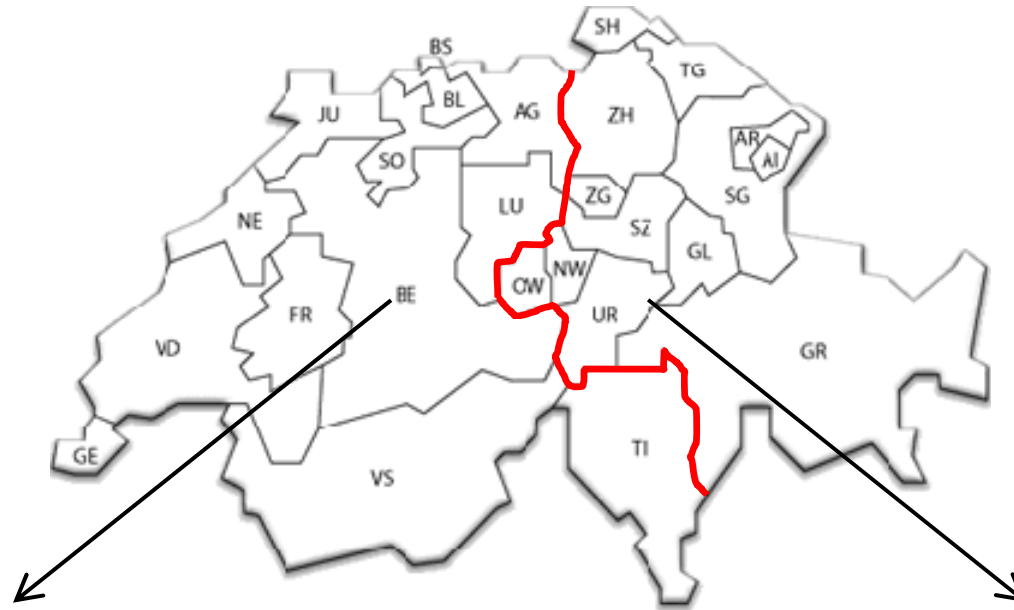

Business Underwriting Office

General Contact

Customer Service German speaking Switzerland | +41 44 384 4733

Customer Service French speaking Switzerland | +41 44 384 4732

Team Western & Southern Switzerland